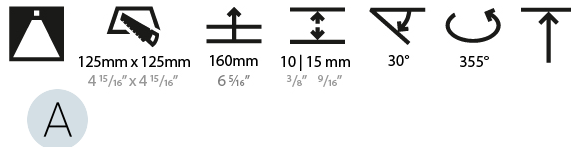

PHYSICAL

Shape: Square
Length (mm): 134
Length (in): 5 ¼
Width (mm): 134
Width (in): 5 ¼
Height (mm): 127
Height (in): 5
Ceiling Thickness (mm): 10 / 12.5 / 15
Ceiling Thickness (in): 3/8 or 1/2 or 9/16
Min. Recessing Depth (mm): 160
Min. Recessing Depth (in): 6 5/16
Light Distribution: Adjustable / Downlight
Weight (kg): 0.8
Weight (lbs): 1.76
Fixture Finish: SSR / BKV / CWI / CRY / HAB / UFT / ITA / RUA / FTG / MYG / LOD / PUS / FRO / FUP / KIA / POP / BLS / SPG / MEY / GOH / GUM / CHC / COM / ABZ / JAG / OBR / MOS / ROR
Fixture Material: Aluminum Die Cast
Cut-out Measurements: 125mm / 4 5/16" x 125mm / 4 5/16"

ELECTRICAL

Lamp Type: LED (Zhaga Standard)
Total Output Wattage (W): 26.4
Dimming: Tri-Mode (Non-Dimming and Phase Dimming (120Vac only) and 0-10V Dimming)
Driver Included: No
Driver Location: Recessed Housing
Driver Type: Constant Current - Universal
Housing: See components
Input Voltage (V): 120 - 277
Constant Current (MA): 700

LED

Number of LEDs: 1
Color Temperature (°K): 2700 / 3000 / 3500 / 4000
Max. Delivered Lumen (lm): 2960 / 3030 / 3185 / 3250
CRI: >90 CRI
Lamp Life (hrs): 50000

OPTICAL

Reflector: 18 / 26 / 40
Adjustability: Rotational 355°; Tilt 30°

RATINGS AND CERTIFICATIONS

Certified By: Certified for North American Standards
IP rating: IP20