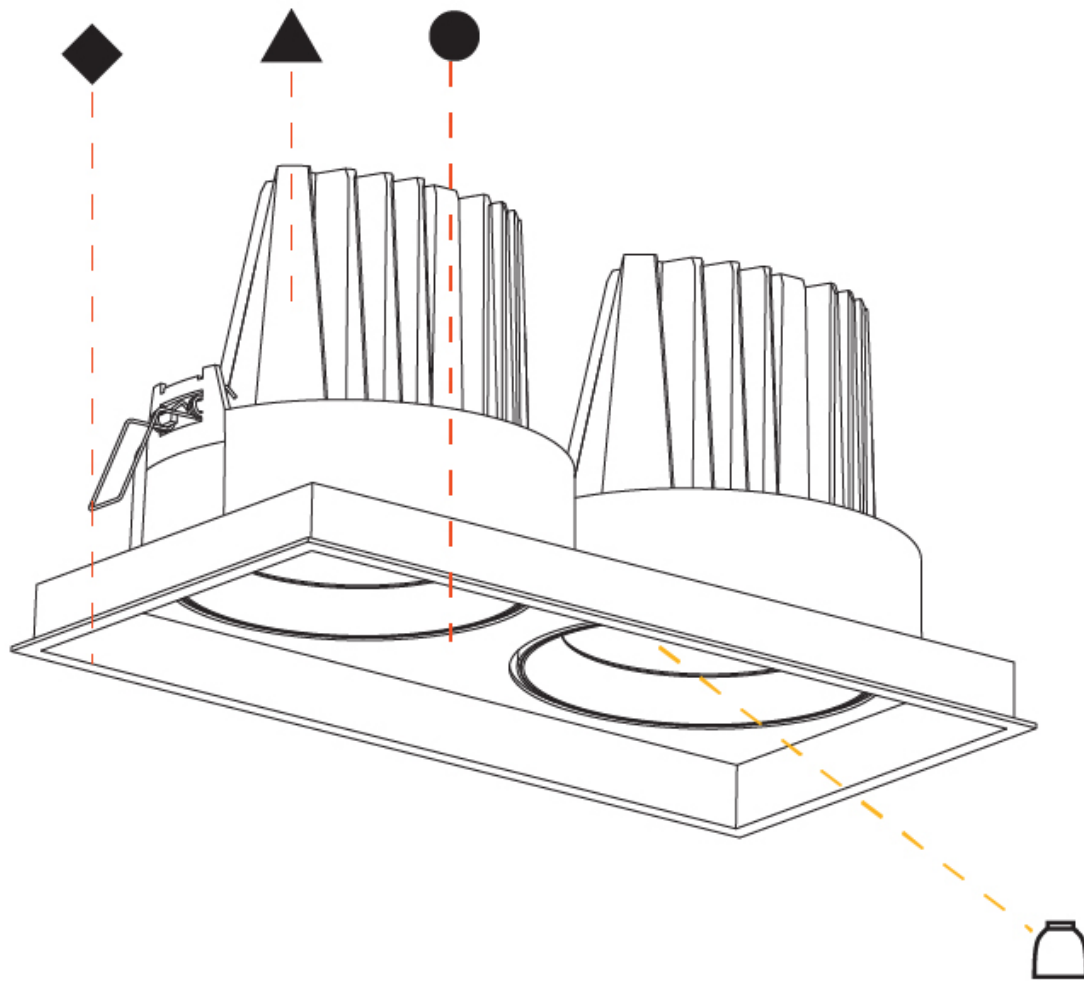

MECHANIQ SQUARE COMFORT DOUBLE RECESSED

A35100-

PROJECT	_____
TYPE	_____
SPECIFIER	_____
QUANTITY	_____
DATE	_____

A