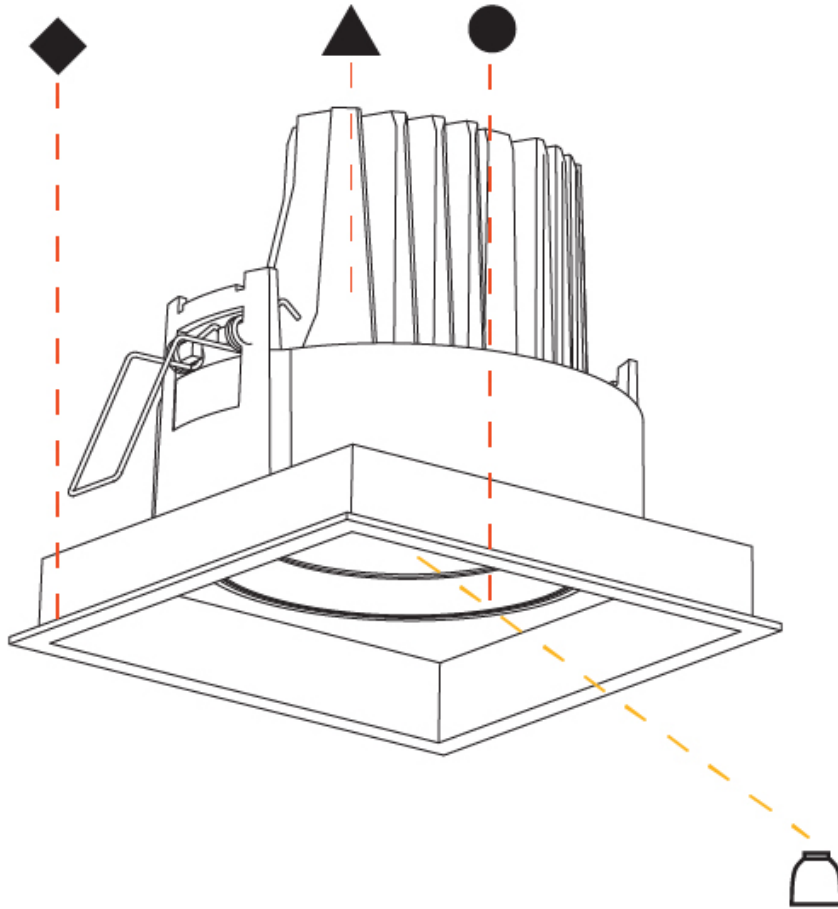

MECHANIQ SQUARE COMFORT SINGLE RECESSED

A35082-

PROJECT	_____
TYPE	_____
SPECIFIER	_____
QUANTITY	_____
DATE	_____