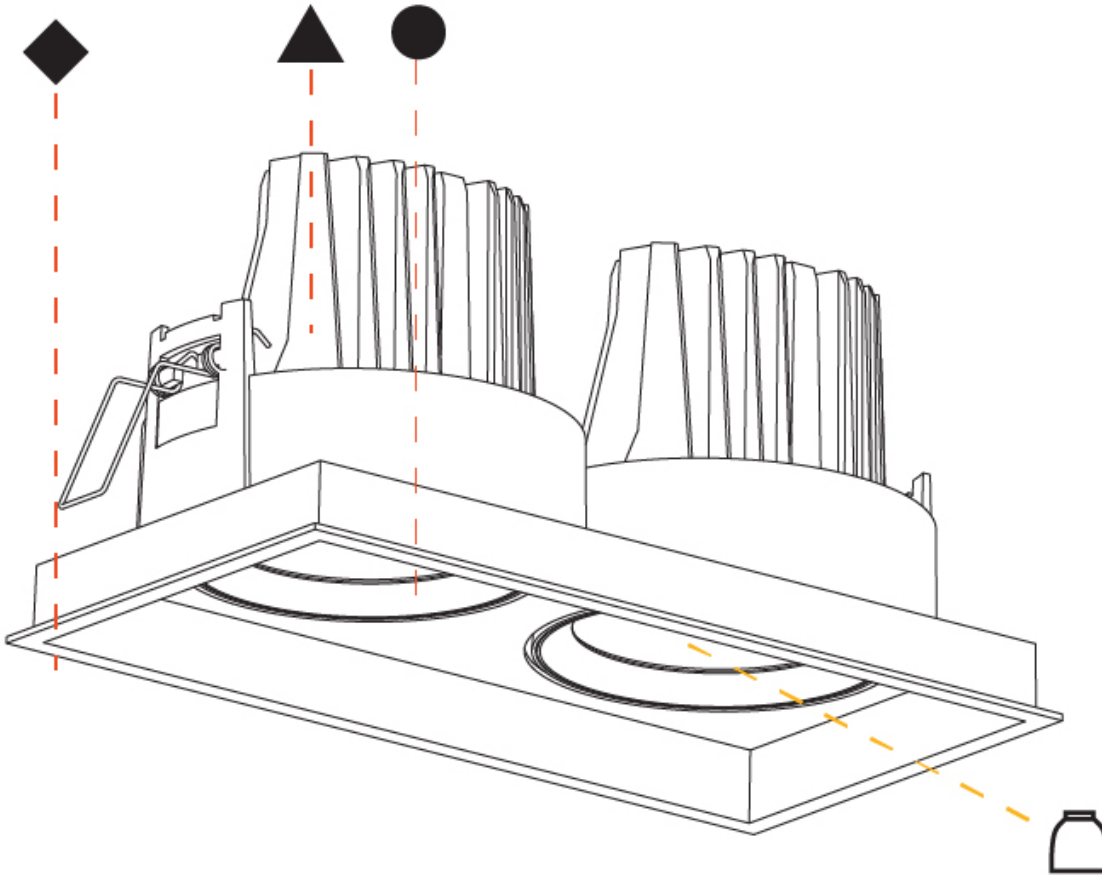

MECHANIQ SQUARE COMFORT DOUBLE RECESSED

A35094-

PROJECT	_____
TYPE	_____
SPECIFIER	_____
QUANTITY	_____
DATE	_____

A