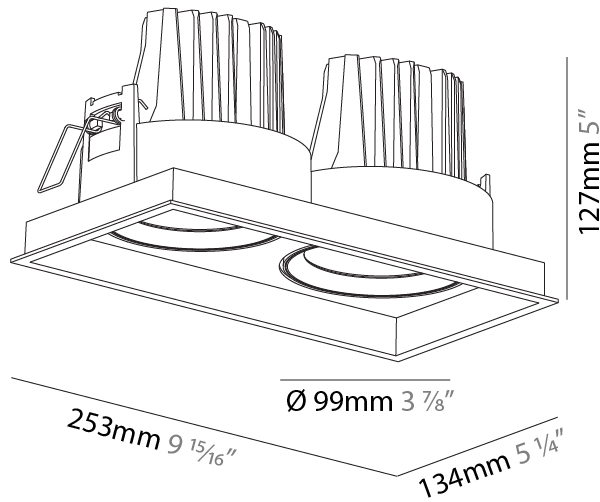

PHYSICAL

Shape: Rectangle
Length (mm): 253
Length (in): 9 15/16
Width (mm): 134
Width (in): 5 1/4
Height (mm): 127
Height (in): 5
Ceiling Thickness (mm): 10 / 12.5 / 15
Ceiling Thickness (in): 3/8 or 1/2 or 9/16
Min. Recessing Depth (mm): 160
Min. Recessing Depth (in): 6 5/16
Light Distribution: Adjustable / Downlight
Weight (kg): 1.535
Weight (lbs): 3.38
Installation Requirement: Requires 2 Housings - See Components
Fixture Finish: SSR / BKV / CWI / CRY / HAB / UFT / ITA / RUA / FTG / MYG / LOD / PUS / FRO / FUP / KIA / POP / BLS / SPG / MEY / GOH / GUM / CHC / COM / ABZ / JAG / OBR / MOS / ROR
Fixture Material: Aluminum Die Cast
Cut-out Measurements: 242mm / 9 1/2" x 125mm / 4 15/16"

ELECTRICAL

Lamp Type: LED (Zhaga Standard)
Input Wattage (W): 26.4 / 33
Total Output Wattage (W): 24.2 / 29.5
Dimming: Tri-Mode (Non-Dimming and Phase Dimming (120Vac only) and 0-10V Dimming)
Driver Included: No
Driver Location: Recessed Housing
Driver Type: Constant Current - Universal
Housing: See components
Input Voltage (V): 120
Constant Current (MA): 350

LED

Number of LEDs: 2
Color Temperature (°K): 2700 / 3000 / 3500 / 4000
Max. Delivered Lumen (lm): 1670 / 1860 / 2010 / 2050
CRI: >90 CRI
Lamp Life (hrs): 50000

OPTICAL

Reflector°: 8
Adjustability: Rotational 355°; Tilt 30°

RATINGS AND CERTIFICATIONS

Certified By: Certified for North American Standards
IP rating: IP30