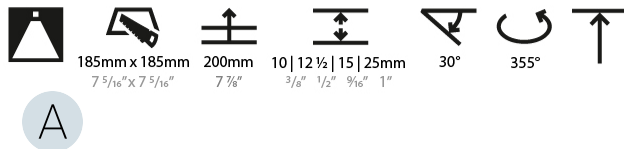

ELECTRICAL

Lamp Type: LED (Zhaga Standard)
Input Wattage (W): 46.2
Total Output Wattage (W): 41.9
Dimming: Tri-Mode (Non-Dimming and Phase Dimming (120Vac only) and 0-10V Dimming)
Driver Included: No
Driver Location: Recessed Housing
Driver Type: Constant Current - Universal
Driver Class: Class 2
Housing: See components
Input Voltage (V): 120 - 277
Constant Current (MA): 1050

LED

Number of LEDs: 1
Color Temperature (°K): 2700 / 3000 / 3500 / 4000
Max. Delivered Lumen (lm): 4030 / 4130 / 4332 / 4420
CRI: >90 CRI
Lamp Life (hrs): 50000
Upon Request: Special Color Temperature RGB-W Tunable White Special LED

OPTICAL

Reflector: 12 / 24 / 40
Adjustability: Rotational 355°; Tilt 30°
Upon Request: Special Beam Angles

RATINGS AND CERTIFICATIONS

Zaneen Group Inc. © 2024, T 1800-388-3382, F 416-247-9319, www.zaneen.com
Certified By: Certified for North American Standards
Available for International specifications by adding "INT" at the end of the existing Model #. For assistance on 'custom' specifications, contact zteam@zaneen.com.
IP Rating: IP44
If a conflict occurs to supply the best product, we reserve the right to change specifications or materials without notice. The most recent specification sheets are found at zaneen.com