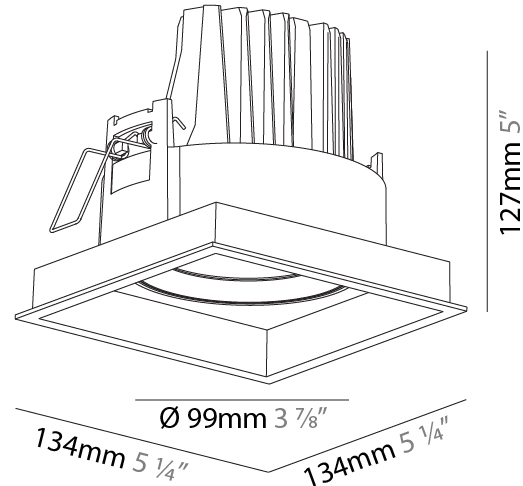

PHYSICAL

Shape: Square
 Length (mm): 134
 Length (in): 5 ¼
 Width (mm): 134
 Width (in): 5 ¼
 Height (mm): 127
 Height (in): 5
 Ceiling Thickness (mm): 10 / 12.5 / 15
 Ceiling Thickness (in): 3/8 or 1/2 or 9/16
 Min. Recessing Depth (mm): 160
 Min. Recessing Depth (in): 6 ⅝
 Light Distribution: Adjustable / Downlight
 Weight (kg): 0.8
 Weight (lbs): 1.76
 Fixture Finish: SSR / BKV / CWI / CRY / HAB / UFT / ITA / RUA / FTG / MYG / LOD / PUS / FRO / FUP / KIA / POP / BLS / SPG / MEY / GOH / GUM / CHC / COM / ABZ / JAG / OBR / MOS / ROR
 Fixture Material: Aluminum Die Cast
 Cut-out Measurements: 125mm / 4 5/16" x 125mm / 4 5/16"

RATINGS AND CERTIFICATIONS

Certified By: Certified for North American Standards
 IP rating: IP20

 125mm x 125mm
 4 15/16" x 4 15/16"
 160mm
 6 3/8"
 10 | 15 mm
 3/8" | 9/16"
 30°
 355°

MECHANIQ SQUARE COMFORT SINGLE RECESSED

PHYSICAL

Shape: Square
 Length (mm): 134
 Length (in): 5 ¼
 Width (mm): 134
 Width (in): 5 ¼
 Height (mm): 127
 Height (in): 5
 Ceiling Thickness (mm): 10 / 12.5 / 15
 Ceiling Thickness (in): 3/8 or 1/2 or 9/16
 Min. Recessing Depth (mm): 160
 Min. Recessing Depth (in): 6 5/16
 Light Distribution: Adjustable / Downlight
 Weight (kg): 0.8
 Weight (lbs): 1.76
 Fixture Finish: SSR / BKV / CWI / CRY / HAB / UFT / ITA / RUA / FTG / MYG / LOD / PUS / FRO / FUP / KIA / POP / BLS / SPG / MEY / GOH / GUM / CHC / COM / ABZ / JAG / OBR / MOS / ROR
 Fixture Material: Aluminum Die Cast
 Cut-out Measurements: 125mm / 4 5/16" x 125mm / 4 5/16"