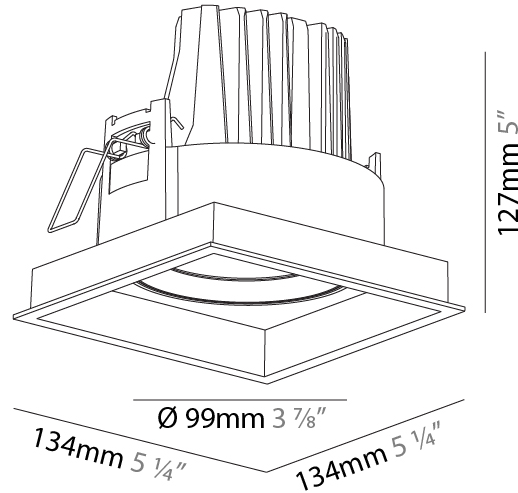

PHYSICAL

Shape: Square
Length (mm): 134
Length (in): 5 ¼
Width (mm): 134
Width (in): 5 ¼
Height (mm): 127
Height (in): 5
Ceiling Thickness (mm): 10 / 12.5 / 15
Ceiling Thickness (in): 3/8 or 1/2 or 9/16
Min. Recessing Depth (mm): 160
Min. Recessing Depth (in): 6 5/16
Light Distribution: Adjustable / Downlight
Weight (kg): 0.8
Weight (lbs): 1.76
Fixture Finish: SSR / BKV / CWI / CRY / HAB / UFT / ITA / RUA / FTG / MYG / LOD / PUS / FRO / FUP / KIA / POP / BLS / SPG / MEY / GOH / GUM / CHC / COM / ABZ / JAG / OBR / MOS / ROR
Fixture Material: Aluminum Die Cast
Cut-out Measurements: 125mm / 4 5/16" x 125mm / 4 5/16"

ELECTRICAL

Lamp Type: LED (Zhaga Standard)
Total Output Wattage (W): 26.4
Dimming: Tri-Mode (Non-Dimming and Phase Dimming (120Vac only) and 0-10V Dimming)
Driver Included: No
Driver Location: Recessed Housing
Driver Type: Constant Current - Universal
Housing: See components
Input Voltage (V): 120 - 277
Constant Current (MA): 700

LED

Number of LEDs: 1
Color Temperature (°K): 2700 / 3000 / 3500 / 4000
Max. Delivered Lumen (lm): 2960 / 3030 / 3185 / 3250
CRI: >90 CRI
Lamp Life (hrs): 50000

OPTICAL

Reflector: 18 / 26 / 40
Adjustability: Rotational 355°; Tilt 30°

RATINGS AND CERTIFICATIONS

Certified By: Certified for North American Standards
IP rating: IP20