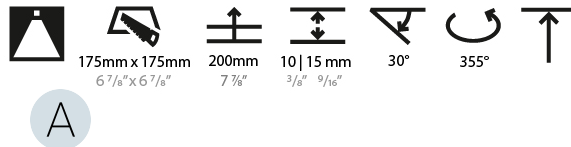

PHYSICAL

Shape: Square
Length (mm): 186
Length (in): 7 5/16
Width (mm): 186
Width (in): 7 5/16
Height (mm): 180
Height (in): 7 1/16
Ceiling Thickness (mm): 10 / 12.5 / 15
Ceiling Thickness (in): 3/8 or 1/2 or 9/16
Min. Recessing Depth (mm): 200
Min. Recessing Depth (in): 7 7/8
Light Distribution: Adjustable / Downlight
Weight (kg): 1.88
Weight (lbs): 4.14
Fixture Finish: SSR / BKV / CWI / CRY / HAB / UFT / ITA / RUA / FTG / MYG / LOD / PUS / FRO / FUP / KIA / POP / BLS / SPG / MEY / GOH / GUM / CHC / COM / ABZ / JAG / OBR / MOS / ROR
Fixture Material: Aluminum Die Cast
Cut-out Measurements: 175mm / 6 7/8" x 175mm / 6 7/8"

ELECTRICAL

Lamp Type: LED (Zhaga Standard)
Total Output Wattage (W): 21.2
Dimming: Tri-Mode (Non-Dimming and Phase Dimming (120Vac only) and 0-10V Dimming)
Driver Included: No
Driver Location: Recessed Housing
Driver Type: Constant Current - Universal
Housing: See components
Input Voltage (V): 120 - 277
Constant Current (MA): 700

LED

Number of LEDs: 1
Color Temperature (°K): 2700 / 3000 / 3500 / 4000
Max. Delivered Lumen (lm): 1440 / 1490 / 1568 / 1600
CRI: >90 CRI
Lamp Life (hrs): 50000

OPTICAL

Reflector°: 8
Adjustability: Rotational 355°; Tilt 30°

RATINGS AND CERTIFICATIONS

Certified By: Certified for North American Standards
IP rating: IP20