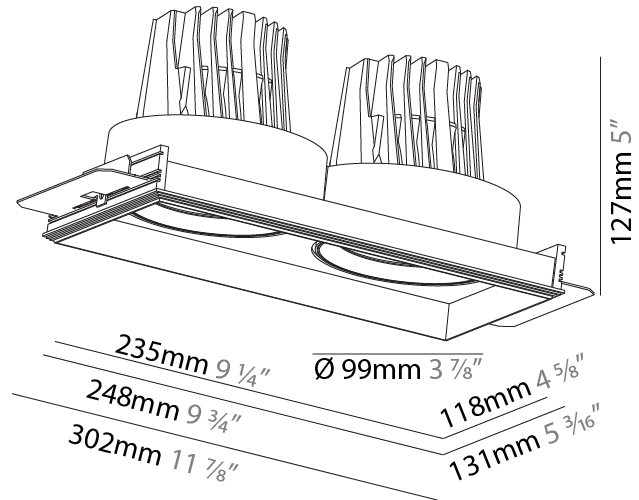

ELECTRICAL

Lamp Type: LED (Zhaga Standard)
Input Wattage (W): 26.4 / 33
Total Output Wattage (W): 24.2 / 29.5
Dimming: Tri-Mode (Non-Dimming and Phase Dimming (120Vac only) and 0-10V Dimming)
Driver Included: No
Driver Location: Recessed Housing
Driver Type: Constant Current - Universal
Driver Class: Class 2
Housing: See components
Input Voltage (V): 120 - 277
Constant Current (MA): 350

LED

Number of LEDs: 2
Color Temperature (°K): 2700 / 3000 / 3500 / 4000
Max. Delivered Lumen (lm): 1670 / 1860 / 2009 / 2050
CRI: >90 CRI
Lamp Life (hrs): 50000
Upon Request: Special Color Temperature RGB-W Tunable White Special LED

OPTICAL

Reflector: 8
Adjustability: Rotational 355°; Tilt 30°
Upon Request: Special Beam Angles

RATINGS AND CERTIFICATIONS

Zaneen Group Inc. © 2024, T 1800-388-3382, F 416-247-9319, www.zaneen.com
Certified By: Certified for North American Standards
Available for international specifications by adding "INT" at the end of the existing Model #. For assistance on 'custom' specifications, contact zteam@zaneen.com.
IP Rating: IP44
If a conflict occurs to supply the best product, we reserve the right to change specifications or materials without notice. The most recent specification sheets are found at zaneen.com